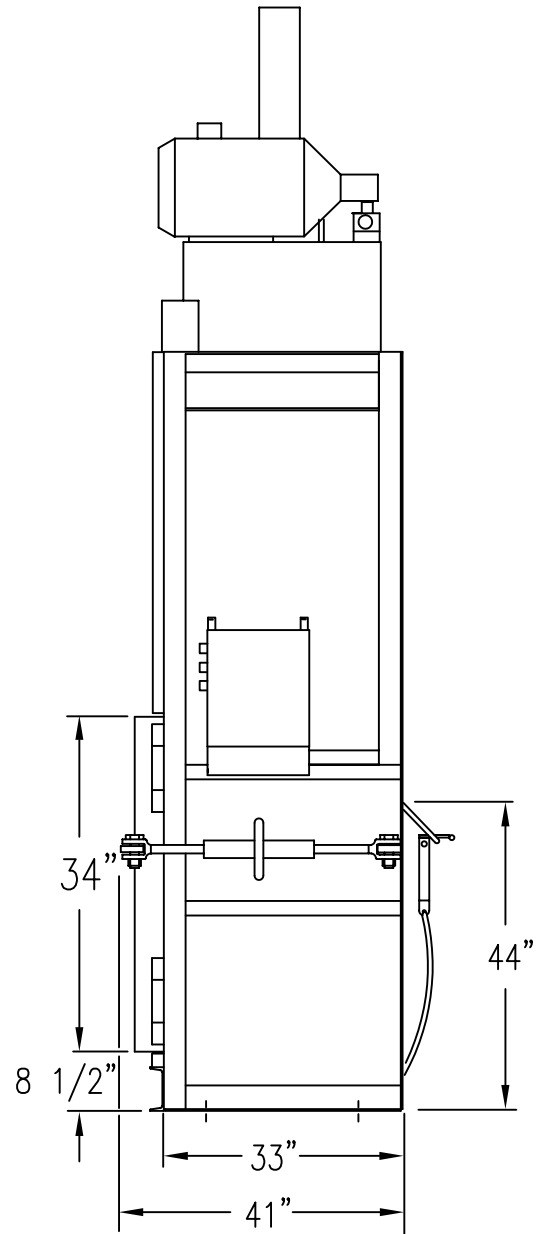

PTR BALER & COMPACTOR

FRONT VIEW

RIGHT SIDE

BALE SIZE: 60" X 30" X 36"

ESTIMATED BALE WEIGHT: 650 TO 850 LBS.

2/17/99