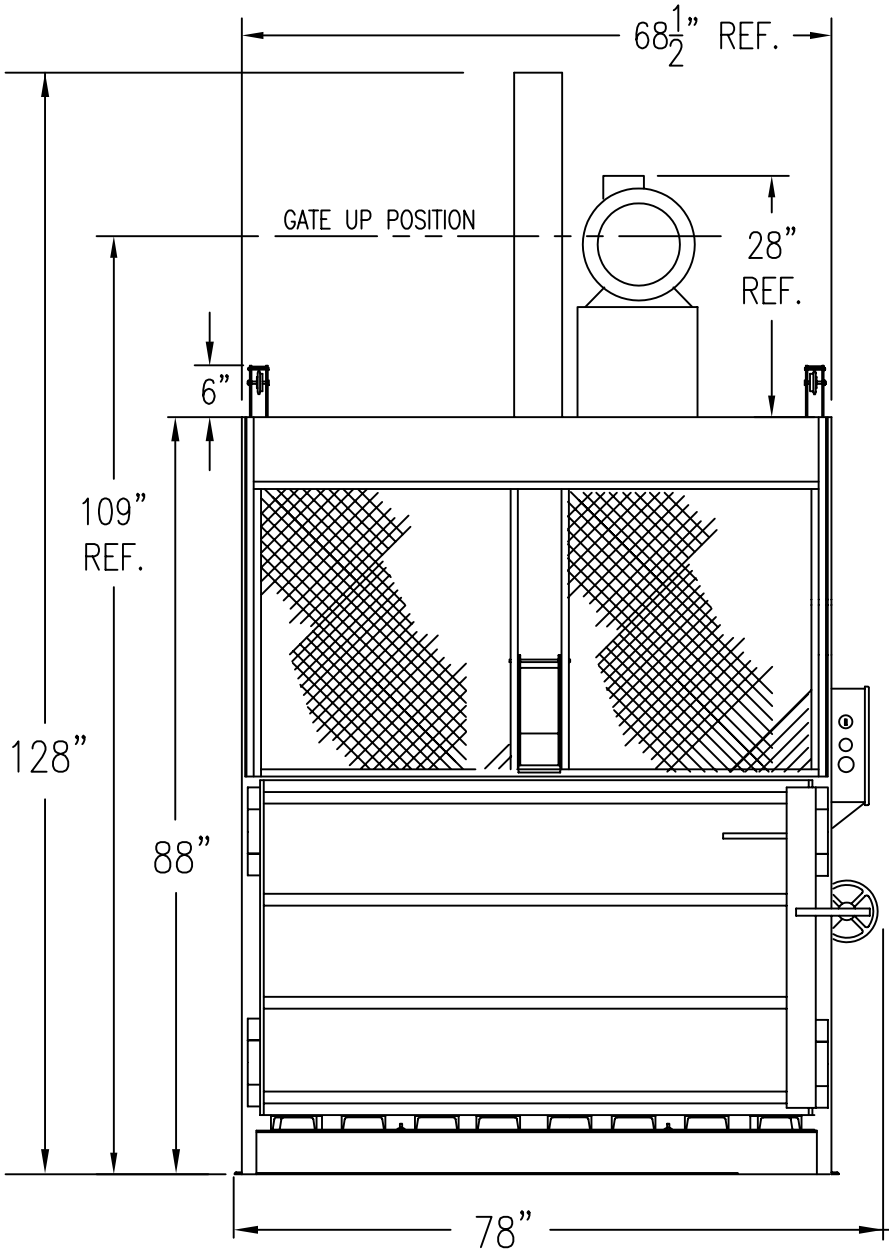

PTR BALER & COMPACTOR

FRONT VIEW

RIGHT SIDE

BALE SIZE: 60" X 30" X 36"

ESTIMATED BALE WEIGHT: 650 TO 850 LBS.

2/17/99